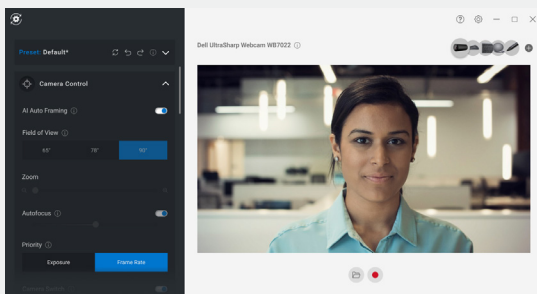

DELL ULTRASHARP WEBCAM - WB7022

Stay centered with AI Auto Framing on the world's most intelligent 4K webcam.*

Look your best wherever you work with auto light correction

3D/2D video noise reduction automatically eliminates motion blur and grainy images, even in low light.

Secure every interaction with Facial recognition

Dell ExpressSign-in detects your presence when you are close and uses Windows Hello to automatically log you in. When you walk away, it locks your system for increased security.