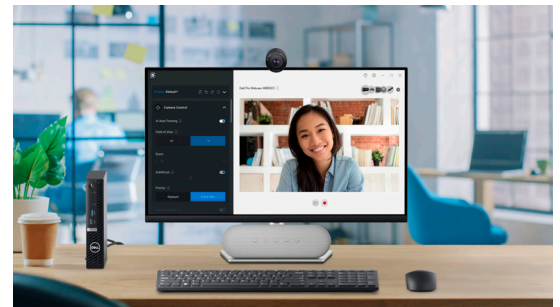

*Based on Dell analysis comparing against competitive personal conferencing speakerphones, September 2021